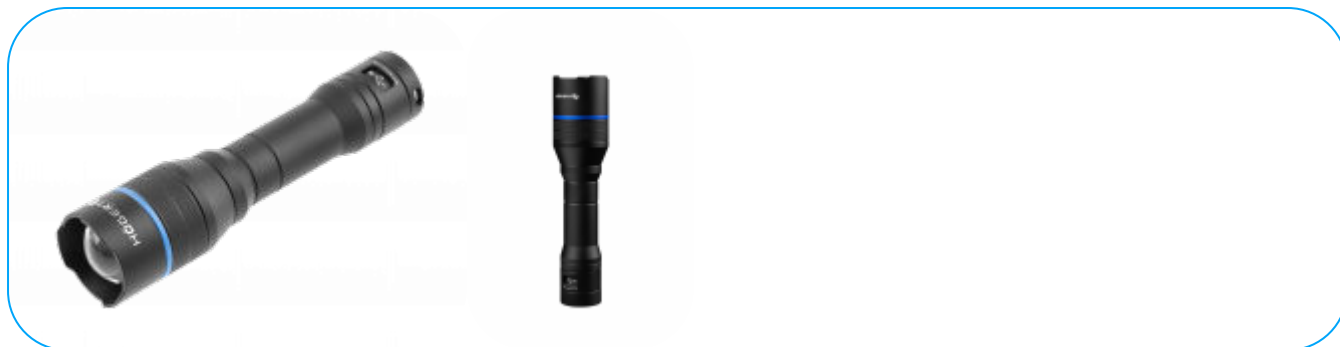

PRODUCT INFORMATION SHEET

Flashlight 1000 lm

Product description

A lightweight, durable aluminum flashlight with efficient LED diodes. The waterproof housing with an IPX7 rating protects against the effects of immersion in water up to a depth of 1 meter for 30 minutes.

The zoom function allows for adjusting the size of the light beam, enabling a smooth transition from wide to focused illumination, especially useful for lighting distant objects.

The flashlight has 4 modes: high, medium, low, and flashing.

The device is powered by an efficient 2000 mAh lithium-ion battery, charged through a USB-C port.

The maximum light output of the flashlight is 1000 lm, allowing for strong illumination of objects.

A fabric wrist strap increases the convenience of use and transport.

The contoured housing facilitates a secure grip and operation of the flashlight.

Characteristics

- Lighting - LED;
- Light output - 1000 lm;
- ZOOM function;
- Moisture protection - IPX7;
- 4 lighting modes;
- Power supply – 2000 mAh battery;
- Charging – USB-C.