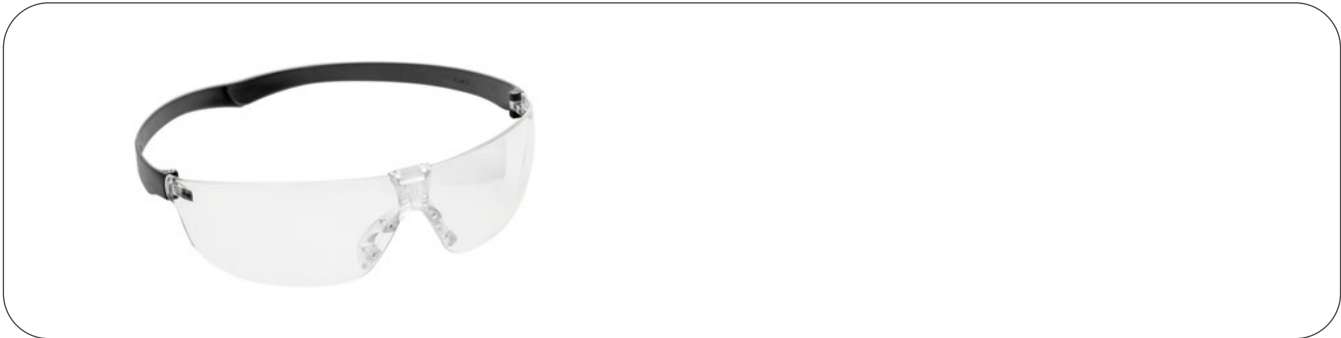

# AUGAM Protective spectacles transparent uni

### Product description

AUGAM safety glasses offer advanced eye protection thanks to their innovative and modern design. The frames, lenses and temples of the glasses are made of polycarbonate (PC), a material known for its strength and impact resistance. The soft rubber nose pad is flexible and adapts to the wearer's face. The lenses are also equipped with an anti-scratch coating, which increases their resistance to scratches. Temples without bent tips make the glasses possible to be used under a helmet.

### Characteristics

- frame material: polycarbonate (PC);
- lens material: polycarbonate (PC);
- temple material: polycarbonate (PC);
- nose pad material: rubber;
- lens designation: H EN166 FT CE - 2C-1.2 H 1 FT CE;
- lens filter 2C-1.2 (EN 170);
- manufacturer identification code - H;
- applicable standard EN 166:2001/EN 170:2002;
- lens optical class 1;
- impact resistance F (45 m/s);
- resistance to high velocity particles at extreme temperatures T;
- longer, straight and soft temples without bent tips;
- nose pad: soft, flexible, adapting to the user, ensuring a fit without pressure;
- coating: anti-scratch (external side resistant to scratches);
- PPE category - II;
- CE conformity mark;
- protective filter: UV 380;
- metal-free product;
- lens colour: transparent;
- product weight [g]: 21.