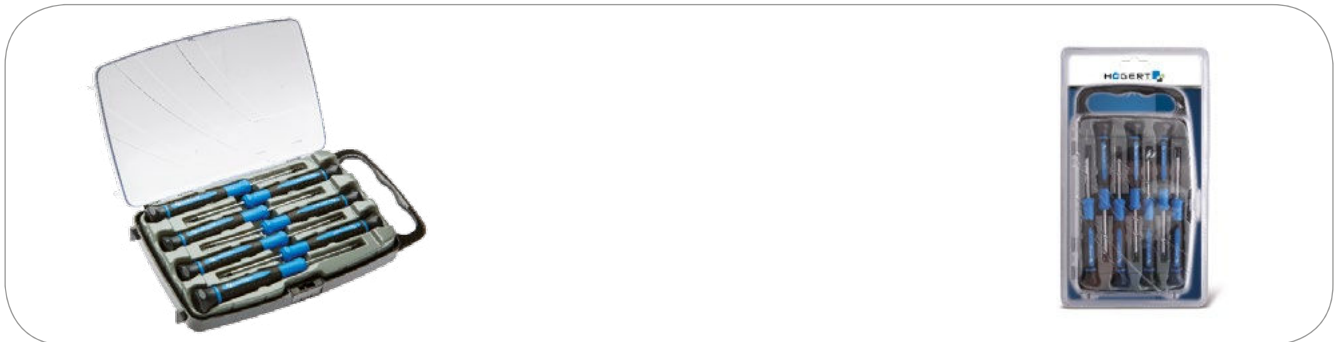

### 7-piece precision screwdriver set

#### Description

A set of 7 precision screwdrivers.

#### Characteristics

- made of high quality S2 steel
- durable; deformation and damage resistant
- the magnetic tip
- smooth rotating cap in the handle improves the tightening comfort
- bi-material handle with specially formed anti-slip surface for work comfort