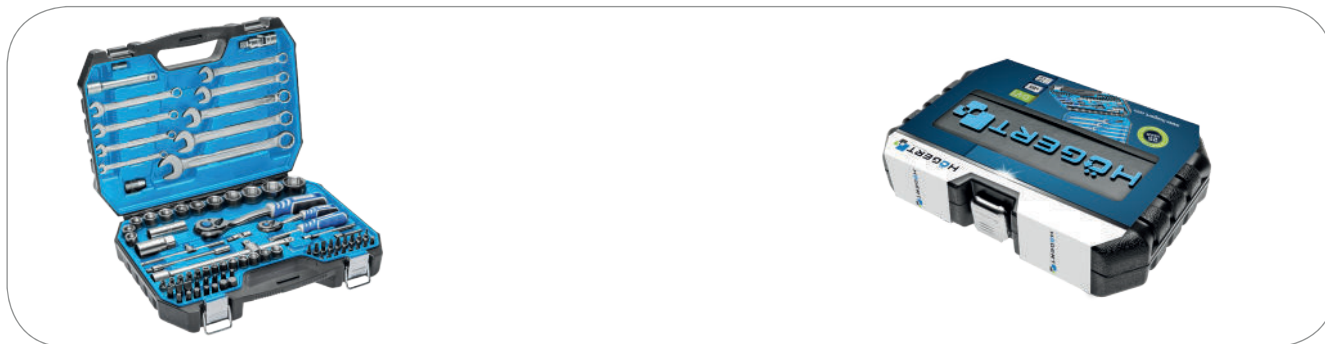

PRODUCT INFORMATION SHEET

Tool set

Characteristics

- sockets, bits, accessories and wrenches made of high quality chromium vanadium alloy steel
- deformation resistant
- drop-forged
- ratchet mechanism with 72 teeth
- packed in a reinforced case with metal locks and hinges
- manufactured in accordance with DIN 3124

Set includes:

Socket bits 1/2": 14, 15, 16, 17, 18, 19, 20, 22, 24, 27, 30, 32 mm, Sockets for spark plugs 1/2": 16, 21 mm, Extension 1/2": 125, 250 mm, Adapter M1/2" – F3/8", Universal joint 1/2", Ratchet handle 1/2" 5/16" bit holder, Socket 1/4": 4, 4.5, 5, 5.5, 6, 7, 8, 9, 10, 11, 12, 13, 14 mm, Extension 1/4": 50, 100 mm, Flexible extension 1/4", 150 mm, Universal joint 1/4", T-type handle 1/4", 152 mm, Ratchet handle 1/4", Screwdriver holder 1/4", Adapter M1/4" – F1/4", Bits 5/16", 30 mm:
⊖ SL8, SL10, SL12 mm, ⊕ PH3, PH4, PZ3, PZ4, ● T40, T45, T50, T55, ● H8, H10, H12, H14 mm, Screwdriver bits in a 1/4" socket":
⊖ SL4, SL5.5, SL7 mm, ⊕ PH1, PH2, PZ1, PZ2, ● T8, T10, T15, T20, T25, T30, ● H3, H4, H5, H6 mm, Combination open-end wrenches: 8, 10, 11, 12, 13, 14, 17, 19, 22 mm, Hex wrenches: 1.5, 2, 2.5 mm

Technical data

HT1R425	5902801049569	1/4", 1/2"	1 pc.	4 pcs.

Höger Technik GmbH, Pariser Platz 6a, 10117 Berlin, Deutschland

Producent/ Manufacturer/ Hersteller/

Произведено для:

Importer/ Импортёр:

Организация уполномоченная принимать претензии по качеству товара:

RU ООО «ГТВ РУС» 140073 Московская область, Люберецкий район, Поселок Томилино Микрорайон «Птицефабрика», Лит. 7А; info@hoegert.ru

HR GTV Croatia d.o.o.; Kovinska 4s, 10000 Zagreb, Hrvatska

Distributor:

BR GTV Brasil Comércio, Importação e Exportação EIRELI Rua William Booth 500 - Boqueirão Curitiba - Paraná, CEP: 81650-120, Brasil